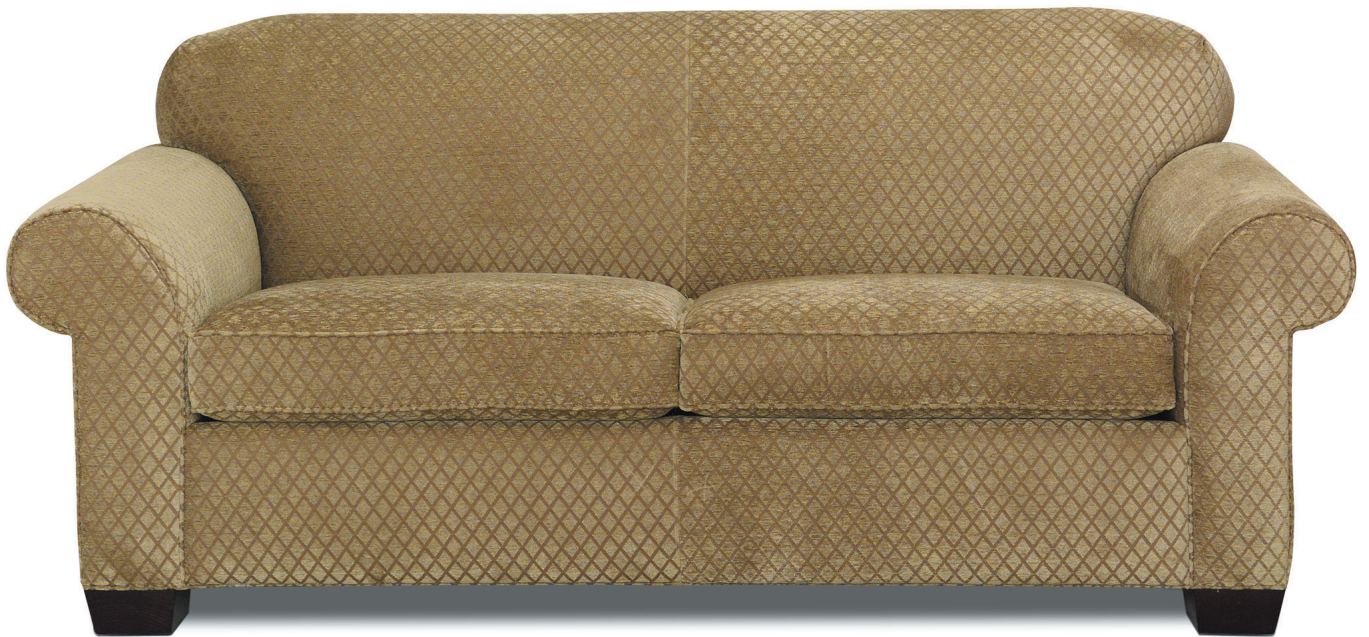

WORTHINGTON | 605-23

605-23 SOFA
77.0" W
37.0" D
34.0" H
26.0" AH
20.0" SH
14.0 YDS