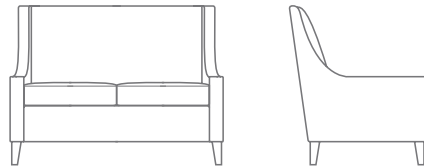

MARQUIS®

HAYWOOD COLLECTION

QUICKSHIP

5863-01 LOUNGE  
 28.0" W  
 32.5" D  
 38.0" H  
 21.0" AH  
 19.0" SH  
 7.5 YDS

5863-02 LOVE SEAT  
 51.0" W  
 32.5" D  
 38.0" H  
 21.0" AH  
 19.0" SH  
 11.5 YDS

5863-23 SOFA  
 66.0" W  
 32.5" D  
 38.0" H  
 21.0" AH  
 19.0" SH  
 13.0 YDS

586336-40 BENCH  
 36.0" W  
 20.0" D  
 18.0" H  
 2.75 YDS

bench standard sizes: 36", 48", 60"  
 custom sizes available