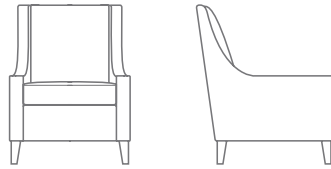

MARQUIS®

HAYWOOD COLLECTION

QUICKSHIP

5863-01 LOUNGE  
 28.0" W  
 32.5" D  
 38.0" H  
 21.0" AH  
 19.0" SH  
 7.5 YDS

5863-02 LOVE SEAT  
 51.0" W  
 32.5" D  
 38.0" H  
 21.0" AH  
 19.0" SH  
 11.5 YDS

5863-23 SOFA  
 66.0" W  
 32.5" D  
 38.0" H  
 21.0" AH  
 19.0" SH  
 13.0 YDS

586336-40 BENCH  
 36.0" W  
 20.0" D  
 18.0" H  
 2.75 YDS

bench standard sizes: 36", 48", 60"  
 custom sizes available

586348-40 48.0" W  
 3.0 YDS

586360-40 60" W  
 3.5 YDS

HAYWOOD

Additional styles in this collection shown on the back.

586360-40 BENCH

5863-23 SOFA

5863-01 LOUNGE CHAIR

5863-02 LOVE SEAT