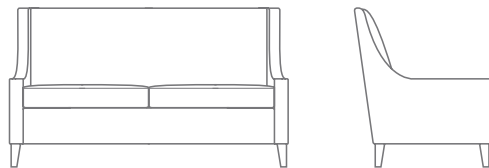

MARQUIS®

HAYWOOD COLLECTION

QUICKSHIP

5863-01 LOUNGE  
 28.0" W  
 32.5" D  
 38.0" H  
 21.0" AH  
 19.0" SH  
 7.5 YDS

5863-02 LOVE SEAT  
 51.0" W  
 32.5" D  
 38.0" H  
 21.0" AH  
 19.0" SH  
 11.5 YDS

5863-23 SOFA  
 66.0" W  
 32.5" D  
 38.0" H  
 21.0" AH  
 19.0" SH  
 13.0 YDS

586336-40 BENCH  
 36.0" W  
 20.0" D  
 18.0" H  
 2.75 YDS

bench standard sizes: 36", 48", 60"  
 custom sizes available