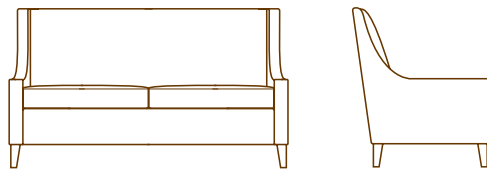

HAYWOOD COLLECTION

QUICKSHIP

5863-01 LOUNGE
 28.0" W
 32.5" D
 38.0" H
 21.0" AH
 19.0" SH
 7.5 YDS

5863-02 LOVE SEAT
 51.0" W
 32.5" D
 38.0" H
 21.0" AH
 19.0" SH
 11.5 YDS

5863-23 SOFA
 66.0" W
 32.5" D
 38.0" H
 21.0" AH
 19.0" SH
 13.0 YDS

586336-40 BENCH
 36.0" W
 20.0" D
 18.0" H
 2.75 YDS

bench standard sizes: 36", 48", 60"
 custom sizes available

586348-40 48.0" W
 3.0 YDS

586360-40 60" W
 3.5 YDS

HAYWOOD

Additional styles in this collection shown on the back.