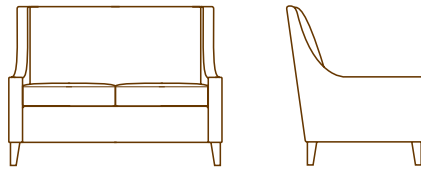

HAYWOOD COLLECTION

QUICKSHIP

5863-01 LOUNGE
 28.0" W
 32.5" D
 38.0" H
 21.0" AH
 19.0" SH
 7.5 YDS

5863-02 LOVE SEAT
 51.0" W
 32.5" D
 38.0" H
 21.0" AH
 19.0" SH
 11.5 YDS

5863-23 SOFA
 66.0" W
 32.5" D
 38.0" H
 21.0" AH
 19.0" SH
 13.0 YDS

586336-40 BENCH
 36.0" W
 20.0" D
 18.0" H
 2.75 YDS

bench standard sizes: 36", 48", 60"
 custom sizes available

586348-40 48.0" W
 3.0 YDS

586360-40 60" W
 3.5 YDS

HAYWOOD

Additional styles in this collection shown on the back.