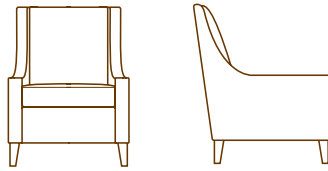

HAYWOOD COLLECTION

QUICKSHIP

5863-01 LOUNGE
 28.0" W
 32.5" D
 38.0" H
 21.0" AH
 19.0" SH
 7.5 YDS

5863-02 LOVE SEAT
 51.0" W
 32.5" D
 38.0" H
 21.0" AH
 19.0" SH
 11.5 YDS

5863-23 SOFA
 66.0" W
 32.5" D
 38.0" H
 21.0" AH
 19.0" SH
 13.0 YDS

586336-40 BENCH
 36.0" W
 20.0" D
 18.0" H
 2.75 YDS

bench standard sizes: 36", 48", 60"
 custom sizes available

586348-40 48.0" W
 3.0 YDS

586360-40 60" W
 3.5 YDS

HAYWOOD

Additional styles in this collection shown on the back.