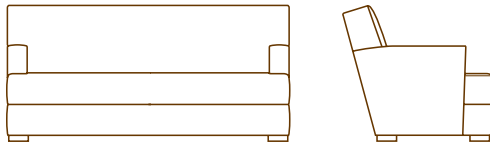

ARCADIA COLLECTION

ARCADIA

4322-01 LOUNGE CHAIR
33.0" W
36.0" D
32.5" H
23.0" AH
16.0" SH
6.0 YDS

4322-02 LOVE SEAT
57.0" W
36.0" D
32.5" H
23.0" AH
16.0" SH
8.0 YDS

4322-23 SOFA
68.0" W
36.0" D
32.5" H
23.0" AH
16.0" SH
9.5 YDS

432260-40 BENCH
60.0" W
20.0" D
18.0" H
3.5 YDS

bench standard sizes: 36", 48", 60"
custom sizes available

432248-40 48.0" W
3.0 YDS

432236-40 36.0" W
2.5 YDS

ARCADIA

Additional styles in this collection shown on the back.