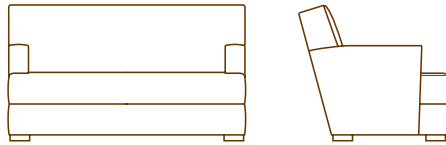

ARCADIA COLLECTION

ARCADIA

4322-01 LOUNGE CHAIR
33.0" W
36.0" D
32.5" H
23.0" AH
16.0" SH
6.0 YDS

4322-02 LOVE SEAT
57.0" W
36.0" D
32.5" H
23.0" AH
16.0" SH
8.0 YDS

4322-23 SOFA
68.0" W
36.0" D
32.5" H
23.0" AH
16.0" SH
9.5 YDS

432260-40 BENCH
60.0" W
20.0" D
18.0" H
3.5 YDS

bench standard sizes: 36", 48", 60"
custom sizes available

432248-40 48.0" W
3.0 YDS

432236-40 36.0" W
2.5 YDS

ARCADIA

Additional styles in this collection shown on the back.