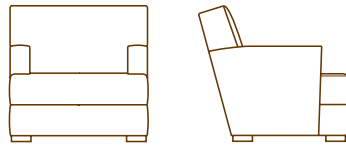

ARCADIA COLLECTION

ARCADIA

4322-01 LOUNGE CHAIR
33.0" W
36.0" D
32.5" H
23.0" AH
16.0" SH
6.0 YDS

4322-02 LOVE SEAT
57.0" W
36.0" D
32.5" H
23.0" AH
16.0" SH
8.0 YDS

4322-23 SOFA
68.0" W
36.0" D
32.5" H
23.0" AH
16.0" SH
9.5 YDS

432260-40 BENCH
60.0" W
20.0" D
18.0" H
3.5 YDS

bench standard sizes: 36", 48", 60"
custom sizes available

432248-40 48.0" W
3.0 YDS

432236-40 36.0" W
2.5 YDS

ARCADIA

Additional styles in this collection shown on the back.