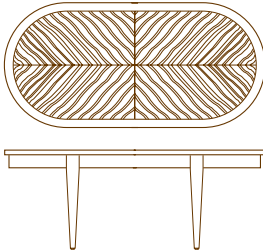

MARQUIS®

Z A I D A

Z A I D A

40TBLVNR-4220

40TBL-4220

COFFEE TABLE

42.0" W

20.0" D

16.0" H

4020TBLVNR -1818

4020TBL -1818

END TABLE

18.0" W

18.0" D

22.5" H

40TBLVNR-5015

40TBL-5015

SOFA TABLE

50.0" W

15.0" D

30.0" H

Z A I D A

40TBL-4220 COFFEE TABLE

40TBL-1818 END TABLE