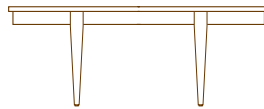

MARQUIS®

Z A I D A

Z A I D A

40TBLVNR-4220

40TBL-4220

COFFEE TABLE

42.0" W

20.0" D

16.0" H

4020TBLVNR -1818

4020TBL -1818

END TABLE

18.0" W

18.0" D

22.5" H

40TBLVNR-5015

40TBL-5015

SOFA TABLE

50.0" W

15.0" D

30.0" H

Z A I D A

40TBL-4220 COFFEE TABLE

40TBL-1818 END TABLE