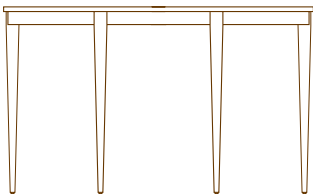

MARQUIS®

Z A I D A

Z A I D A

40TBLVNR-4220

40TBL-4220

COFFEE TABLE

42.0" W

20.0" D

16.0" H

4020TBLVNR -1818

4020TBL -1818

END TABLE

18.0" W

18.0" D

22.5" H

40TBLVNR-5015

40TBL-5015

SOFA TABLE

50.0" W

15.0" D

30.0" H

Z A I D A

40TBL-4220 COFFEE TABLE

40TBL-1818 END TABLE