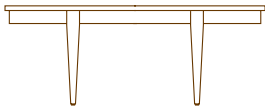

40TBL-5015 SOFA TABLE

Z A I D A

4020TBLVNR -1818

4020TBL -1818

END TABLE

18.0" W

18.0" D

22.5" H

40TBLVNR-4220

40TBL-4220

COFFEE TABLE

42.0" W

20.0" D

16.0" H

40TBLVNR-5015

40TBL-5015