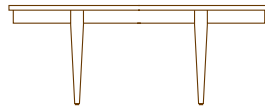

MARQUIS®

Z A I D A

Z A I D A

40TBLVNR-4220 COFFEE TABLE

40TBLNVR-1818 END TABLE

40TBVNRL-5015 SOFA TABLE

40TBL-4220 COFFEE TABLE

40TBL-1818 END TABLE

40TBL-5015 SOFA TABLE

Z A I D A

4020TBLVNR -1818

4020TBL -1818

END TABLE

18.0" W

18.0" D

22.5" H

40TBLVNR-4220

40TBL-4220

COFFEE TABLE

42.0" W

20.0" D

16.0" H

40TBLVNR-5015

40TBL-5015

SOFA TABLE

50.0" W

15.0" D

30.0" H