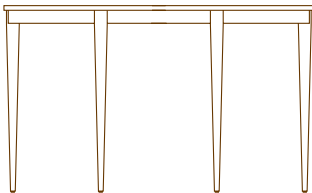

40TBL-5015 SOFA TABLE

Z A I D A

4020TBLVNR -1818

4020TBL -1818

END TABLE

18.0" W

18.0" D

22.5" H

40TBLVNR-4220

40TBL-4220

COFFEE TABLE

42.0" W

20.0" D

16.0" H

40TBLVNR-5015

40TBL-5015

SOFA TABLE

50.0" W

15.0" D

30.0" H