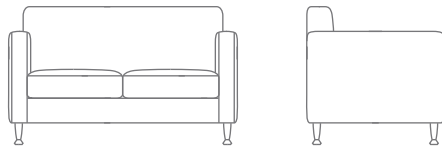

# ELLIS

3695-01 LOUNGE CHAIR  
33.0" W  
32.0" D  
32.0" H  
26.0" AH  
17.0" SH  
6.75 YDS

3695-02 LOVE SEAT  
46.0" W  
32.0" D  
32.0" H  
26.0" AH  
17.0" SH  
9.5 YDS

3695-23 SOFA  
53.0" W  
32.0" D  
32.0" H  
26.0" AH  
10.5" SH  
6.75 YDS

369560-40 BENCH  
60.0" W  
20.0" D  
17.0" H  
3.25 YDS

bench standard sizes: 36", 48", 60"  
custom sizes available

369548-40 48.0" W  
3.0 YDS

369536-40 36.0" W  
2.75 YDS