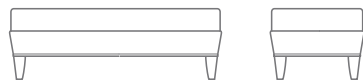

MILAN COLLECTION

MILAN

3490-01 LOUNGE CHAIR
32.0" W
29.0" D
33.0" H
24.0" AH
20.0" SH
6.0 YDS

3490-02 LOVE SEAT
55.0" W
29.0" D
33.0" H
24.0" AH
20.0" SH
9.0 YDS

3490-23 SOFA
68.0" W
29.0" D
33.0" H
24.0" AH
20.0" SH
12.0 YDS

bench standard sizes: 36", 48", 60"
custom sizes available

349060-40 BENCH
60.0" W
21.0" D
16.0" H
4.0 YDS

349048-40 48.0" W
3.0 YDS

349036-40 36.0" W
2.0 YDS

M I L A N

Additional styles in this collection shown on the back.