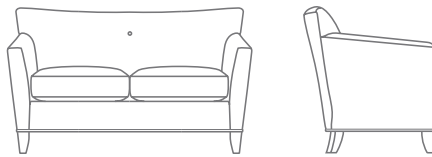

MILAN COLLECTION

MILAN

3490-01 LOUNGE CHAIR
32.0" W
29.0" D
33.0" H
24.0" AH
20.0" SH
6.0 YDS

3490-02 LOVE SEAT
55.0" W
29.0" D
33.0" H
24.0" AH
20.0" SH
9.0 YDS

3490-23 SOFA
68.0" W
29.0" D
33.0" H
24.0" AH
20.0" SH
12.0 YDS

bench standard sizes: 36", 48", 60"
custom sizes available

349060-40 BENCH
60.0" W
21.0" D
16.0" H
4.0 YDS

349048-40 48.0" W
3.0 YDS

349036-40 36.0" W
2.0 YDS

M I L A N

Additional styles in this collection shown on the back.