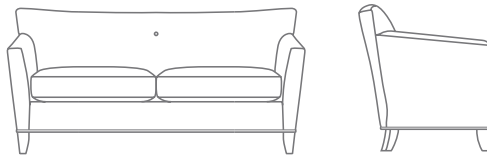

MILAN COLLECTION

MILAN

3490-01 LOUNGE CHAIR
32.0" W
29.0" D
33.0" H
24.0" AH
20.0" SH
6.0 YDS

3490-02 LOVE SEAT
55.0" W
29.0" D
33.0" H
24.0" AH
20.0" SH
9.0 YDS

3490-23 SOFA
68.0" W
29.0" D
33.0" H
24.0" AH
20.0" SH
12.0 YDS

bench standard sizes: 36", 48", 60"
custom sizes available

349060-40 BENCH
60.0" W
21.0" D
16.0" H
4.0 YDS

349048-40 48.0" W
3.0 YDS

349036-40 36.0" W
2.0 YDS

M I L A N

Additional styles in this collection shown on the back.