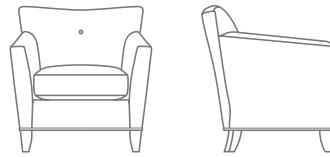

MILAN COLLECTION

MILAN

3490-01 LOUNGE CHAIR
32.0" W
29.0" D
33.0" H
24.0" AH
20.0" SH
6.0 YDS

3490-02 LOVE SEAT
55.0" W
29.0" D
33.0" H
24.0" AH
20.0" SH
9.0 YDS

3490-23 SOFA
68.0" W
29.0" D
33.0" H
24.0" AH
20.0" SH
12.0 YDS

bench standard sizes: 36", 48", 60"
custom sizes available

349060-40 BENCH
60.0" W
21.0" D
16.0" H
4.0 YDS

349048-40 48.0" W
3.0 YDS

349036-40 36.0" W
2.0 YDS

M I L A N

Additional styles in this collection shown on the back.