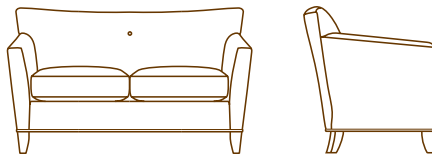

# MILAN

3490-01 LOUNGE CHAIR  
32.0" W  
29.0" D  
33.0" H  
24.0" AH  
20.0" SH  
6.0 YDS

3490-02 LOVE SEAT  
55.0" W  
29.0" D  
33.0" H  
24.0" AH  
20.0" SH  
9.0 YDS

3490-23 SOFA  
68.0" W  
29.0" D  
33.0" H  
24.0" AH  
20.0" SH  
12.0 YDS

bench standard sizes: 36", 48", 60"  
custom sizes available

349060-40 BENCH  
60.0" W  
21.0" D  
16.0" H  
4.0 YDS

349048-40 48.0" W  
3.0 YDS

349036-40 36.0" W  
2.0 YDS

M I L A N

Additional styles in this collection shown on the back.