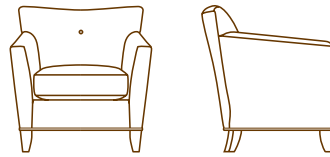

# MILAN

3490-01 LOUNGE CHAIR  
32.0" W  
29.0" D  
33.0" H  
24.0" AH  
20.0" SH  
6.0 YDS

3490-02 LOVE SEAT  
55.0" W  
29.0" D  
33.0" H  
24.0" AH  
20.0" SH  
9.0 YDS

3490-23 SOFA  
68.0" W  
29.0" D  
33.0" H  
24.0" AH  
20.0" SH  
12.0 YDS