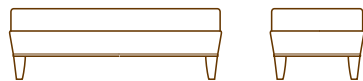

# MILAN

3490-01 LOUNGE CHAIR  
32.0" W  
29.0" D  
33.0" H  
24.0" AH  
20.0" SH  
6.0 YDS

3490-02 LOVE SEAT  
55.0" W  
29.0" D  
33.0" H  
24.0" AH  
20.0" SH  
9.0 YDS

3490-23 SOFA  
68.0" W  
29.0" D  
33.0" H  
24.0" AH  
20.0" SH  
12.0 YDS

bench standard sizes: 36", 48", 60"  
custom sizes available

349060-40 BENCH  
60.0" W  
21.0" D  
16.0" H  
4.0 YDS

349048-40 48.0" W  
3.0 YDS

349036-40 36.0" W  
2.0 YDS

M I L A N

Additional styles in this collection shown on the back.