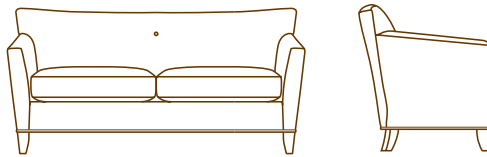

# MILAN

3490-01 LOUNGE CHAIR  
32.0" W  
29.0" D  
33.0" H  
24.0" AH  
20.0" SH  
6.0 YDS

3490-02 LOVE SEAT  
55.0" W  
29.0" D  
33.0" H  
24.0" AH  
20.0" SH  
9.0 YDS

3490-23 SOFA  
68.0" W  
29.0" D  
33.0" H  
24.0" AH  
20.0" SH  
12.0 YDS

bench standard sizes: 36", 48", 60"  
custom sizes available

349060-40 BENCH  
60.0" W  
21.0" D  
16.0" H  
4.0 YDS

349048-40 48.0" W  
3.0 YDS

349036-40 36.0" W  
2.0 YDS

M I L A N

Additional styles in this collection shown on the back.