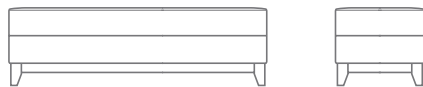

BRADLEY COLLECTION

BRADLEY

2403-01 LOUNGE CHAIR
 35.0" W
 36.0" D
 33.0" H
 27.0" AH
 18.0" SH
 8.0 YDS

2403-02 LOVE SEAT
 54.5" W
 36.0" D
 33.0" H
 27.0" AH
 18.0" SH
 10.0 YDS

2403-23 SOFA
 68.5" W
 36.0" D
 33.0" H
 27.0" AH
 18.0" SH
 12.0 YDS

bench standard sizes: 36", 48", 60"
 custom sizes available

240360-40 BENCH
 60.0" W
 20.0" D
 18.0" H
 3.5 YDS

240348-40 48.0" W
 3.0 YDS

240336-40 36.0" W
 2.5 YDS

BRADLEY

Additional styles in this collection shown on the back.