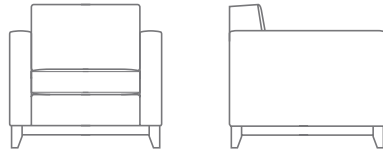

BRADLEY COLLECTION

BRADLEY

2403-01 LOUNGE CHAIR
 35.0" W
 36.0" D
 33.0" H
 27.0" AH
 18.0" SH
 8.0 YDS

2403-02 LOVE SEAT
 54.5" W
 36.0" D
 33.0" H
 27.0" AH
 18.0" SH
 10.0 YDS

2403-23 SOFA
 68.5" W
 36.0" D
 33.0" H
 27.0" AH
 18.0" SH
 12.0 YDS

bench standard sizes: 36", 48", 60"
 custom sizes available

240360-40 BENCH
 60.0" W
 20.0" D
 18.0" H
 3.5 YDS

240348-40 48.0" W
 3.0 YDS

240336-40 36.0" W
 2.5 YDS

BRADLEY

Additional styles in this collection shown on the back.