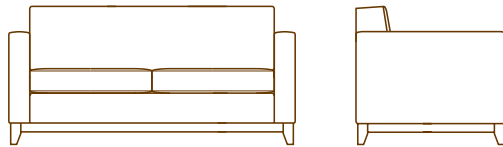

BRADLEY COLLECTION

BRADLEY

2403-01 LOUNGE CHAIR
35.0" W
36.0" D
33.0" H
27.0" AH
18.0" SH
8.0 YDS

2403-02 LOVE SEAT
54.5" W
36.0" D
33.0" H
27.0" AH
18.0" SH
10.0 YDS

2403-23 SOFA
68.5" W
36.0" D
33.0" H
27.0" AH
18.0" SH
12.0 YDS

240360-40 BENCH
60.0" W
20.0" D
18.0" H
3.5 YDS

bench standard sizes: 36", 48", 60"
custom sizes available

240348-40 48.0" W
3.0 YDS

240336-40 36.0" W
2.5 YDS