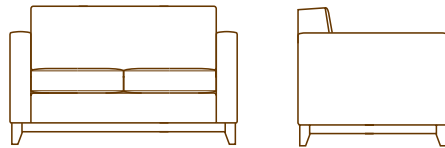

BRADLEY COLLECTION

BRADLEY

2403-01 LOUNGE CHAIR
35.0" W
36.0" D
33.0" H
27.0" AH
18.0" SH
8.0 YDS

2403-02 LOVE SEAT
54.5" W
36.0" D
33.0" H
27.0" AH
18.0" SH
10.0 YDS

2403-23 SOFA
68.5" W
36.0" D
33.0" H
27.0" AH
18.0" SH
12.0 YDS

240360-40 BENCH
60.0" W
20.0" D
18.0" H
3.5 YDS

bench standard sizes: 36", 48", 60"
custom sizes available

240348-40 48.0" W
3.0 YDS

240336-40 36.0" W
2.5 YDS