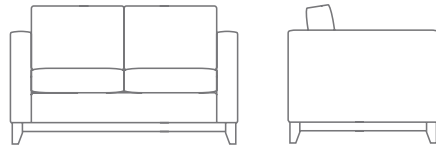

MARQUIS®

BRUSSELS COLLECTION

BRUSSELS

2400-01 LOUNGE CHAIR
35.0" W
36.0" D
33.0" H
27.0" AH
18.0" SH
8.0 YDS

2400-02 LOVE SEAT
54.5" W
36.0" D
33.0" H
27.0" AH
18.0" SH
10.0 YDS

2400-23 SOFA
68.5" W
36.0" D
33.0" H
27.0" AH
18.0" SH
12.0 YDS

bench standard sizes: 36", 48", 60"
custom sizes available

240060-40 BENCH
60.0" W
20.5" D
15.0" H
3.25 YDS

240048-40 48.0" W
3.0 YDS

240036-40 36.0" W
2.75 YDS

BRUSSELS

Additional styles in this collection shown on the back.