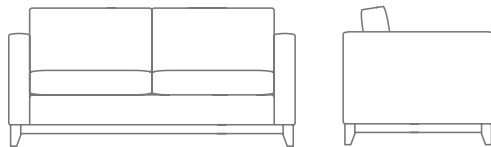

MARQUIS®

BRUSSELS COLLECTION

BRUSSELS

2400-01 LOUNGE CHAIR
35.0" W
36.0" D
33.0" H
27.0" AH
18.0" SH
8.0 YDS

2400-02 LOVE SEAT
54.5" W
36.0" D
33.0" H
27.0" AH
18.0" SH
10.0 YDS

2400-23 SOFA
68.5" W
36.0" D
33.0" H
27.0" AH
18.0" SH
12.0 YDS

bench standard sizes: 36", 48", 60"
custom sizes available

240060-40 BENCH
60.0" W
20.5" D
15.0" H
3.25 YDS

240048-40 48.0" W
3.0 YDS

240036-40 36.0" W
2.75 YDS

BRUSSELS

Additional styles in this collection shown on the back.