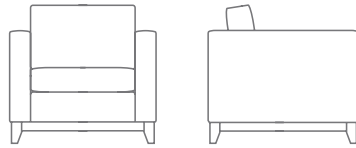

MARQUIS®

BRUSSELS COLLECTION

BRUSSELS

2400-01 LOUNGE CHAIR
35.0" W
36.0" D
33.0" H
27.0" AH
18.0" SH
8.0 YDS

2400-02 LOVE SEAT
54.5" W
36.0" D
33.0" H
27.0" AH
18.0" SH
10.0 YDS

2400-23 SOFA
68.5" W
36.0" D
33.0" H
27.0" AH
18.0" SH
12.0 YDS

bench standard sizes: 36", 48", 60"
custom sizes available

240060-40 BENCH
60.0" W
20.5" D
15.0" H
3.25 YDS

240048-40 48.0" W
3.0 YDS

240036-40 36.0" W
2.75 YDS

BRUSSELS

Additional styles in this collection shown on the back.