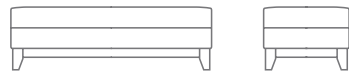

MARQUIS®

BRUSSELS COLLECTION

BRUSSELS

2400-01 LOUNGE CHAIR
35.0" W
36.0" D
33.0" H
27.0" AH
18.0" SH
8.0 YDS

2400-02 LOVE SEAT
54.5" W
36.0" D
33.0" H
27.0" AH
18.0" SH
10.0 YDS

2400-23 SOFA
68.5" W
36.0" D
33.0" H
27.0" AH
18.0" SH
12.0 YDS

bench standard sizes: 36", 48", 60"
custom sizes available

240060-40 BENCH
60.0" W
20.5" D
15.0" H
3.25 YDS

240048-40 48.0" W
3.0 YDS

240036-40 36.0" W
2.75 YDS

BRUSSELS

Additional styles in this collection shown on the back.