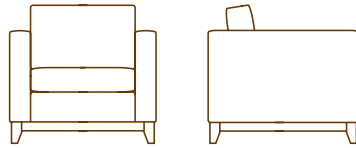

BRUSSELS COLLECTION

BRUSSELS

2400-01 LOUNGE CHAIR
35.0" W
36.0" D
33.0" H
27.0" AH
18.0" SH
8.0 YDS

2400-02 LOVE SEAT
54.5" W
36.0" D
33.0" H
27.0" AH
18.0" SH
10.0 YDS

2400-23 SOFA
68.5" W
36.0" D
33.0" H
27.0" AH
18.0" SH
12.0 YDS

bench standard sizes: 36", 48", 60"
custom sizes available

240060-40 BENCH
60.0" W
20.5" D
15.0" H
3.25 YDS

240048-40 48.0" W
3.0 YDS

240036-40 36.0" W
2.75 YDS

BRUSSELS

Additional styles in this collection shown on the back.