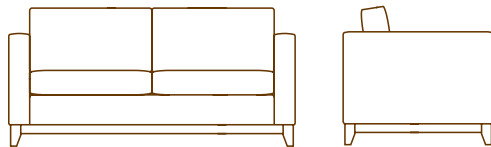

BRUSSELS COLLECTION

BRUSSELS

2400-01 LOUNGE CHAIR
35.0" W
36.0" D
33.0" H
27.0" AH
18.0" SH
8.0 YDS

2400-02 LOVE SEAT
54.5" W
36.0" D
33.0" H
27.0" AH
18.0" SH
10.0 YDS

2400-23 SOFA
68.5" W
36.0" D
33.0" H
27.0" AH
18.0" SH
12.0 YDS

bench standard sizes: 36", 48", 60"
custom sizes available

240060-40 BENCH
60.0" W
20.5" D
15.0" H
3.25 YDS

240048-40 48.0" W
3.0 YDS

240036-40 36.0" W
2.75 YDS

BRUSSELS

Additional styles in this collection shown on the back.