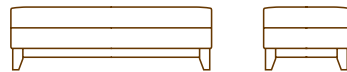

BRUSSELS COLLECTION

BRUSSELS

2400-01 LOUNGE CHAIR
35.0" W
36.0" D
33.0" H
27.0" AH
18.0" SH
8.0 YDS

2400-02 LOVE SEAT
54.5" W
36.0" D
33.0" H
27.0" AH
18.0" SH
10.0 YDS

2400-23 SOFA
68.5" W
36.0" D
33.0" H
27.0" AH
18.0" SH
12.0 YDS

bench standard sizes: 36", 48", 60"
custom sizes available

240060-40 BENCH
60.0" W
20.5" D
15.0" H
3.25 YDS

240048-40 48.0" W
3.0 YDS

240036-40 36.0" W
2.75 YDS

BRUSSELS

Additional styles in this collection shown on the back.