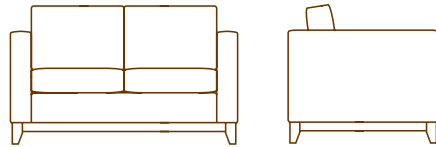

BRUSSELS COLLECTION

BRUSSELS

2400-01 LOUNGE CHAIR
35.0" W
36.0" D
33.0" H
27.0" AH
18.0" SH
8.0 YDS

2400-02 LOVE SEAT
54.5" W
36.0" D
33.0" H
27.0" AH
18.0" SH
10.0 YDS

2400-23 SOFA
68.5" W
36.0" D
33.0" H
27.0" AH
18.0" SH
12.0 YDS

bench standard sizes: 36", 48", 60"
custom sizes available

240060-40 BENCH
60.0" W
20.5" D
15.0" H
3.25 YDS

240048-40 48.0" W
3.0 YDS

240036-40 36.0" W
2.75 YDS

BRUSSELS

Additional styles in this collection shown on the back.