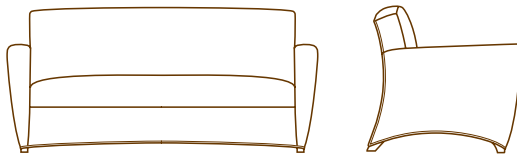

MILLENIUM COLLECTION

MILLENIUM

2362-01 LOUNGE CHAIR
34.0" W
36.0" D
33.0" H
26.5" AH
18.0" SH
6.5 YDS

2362-02 LOVE SEAT
57.0" W
36.0" D
33.0" H
26.5" AH
18.0" SH
8.5 YDS

2362-23 SOFA
70.0" W
36.0" D
33.0" H
26.5" AH
18.0" SH
10.5 YDS

bench standard sizes: 36", 48", 60"
custom sizes available

236260-40 BENCH
60.0" W
21.0" D
16.0" H
3.5 YDS

236248-40 48.0" W
3.0 YDS

236236-40 36.0" W
2.75 YDS

MILLENIUM

Additional styles in this collection shown on the back.