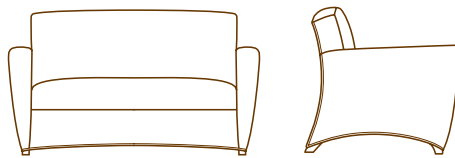

MILLENIUM COLLECTION

MILLENIUM

2362-01 LOUNGE CHAIR
34.0" W
36.0" D
33.0" H
26.5" AH
18.0" SH
6.5 YDS

2362-02 LOVE SEAT
57.0" W
36.0" D
33.0" H
26.5" AH
18.0" SH
8.5 YDS

2362-23 SOFA
70.0" W
36.0" D
33.0" H
26.5" AH
18.0" SH
10.5 YDS

bench standard sizes: 36", 48", 60"
custom sizes available

236260-40 BENCH
60.0" W
21.0" D
16.0" H
3.5 YDS

236248-40 48.0" W
3.0 YDS

236236-40 36.0" W
2.75 YDS

MILLENIUM

Additional styles in this collection shown on the back.