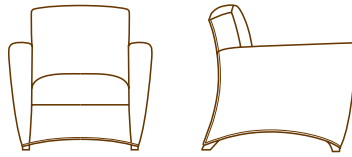

MILLENIUM COLLECTION

MILLENIUM

2362-01 LOUNGE CHAIR
34.0" W
36.0" D
33.0" H
26.5" AH
18.0" SH
6.5 YDS

2362-02 LOVE SEAT
57.0" W
36.0" D
33.0" H
26.5" AH
18.0" SH
8.5 YDS

2362-23 SOFA
70.0" W
36.0" D
33.0" H
26.5" AH
18.0" SH
10.5 YDS

bench standard sizes: 36", 48", 60"
custom sizes available

236260-40 BENCH
60.0" W
21.0" D
16.0" H
3.5 YDS

236248-40 48.0" W
3.0 YDS

236236-40 36.0" W
2.75 YDS

MILLENIUM

Additional styles in this collection shown on the back.