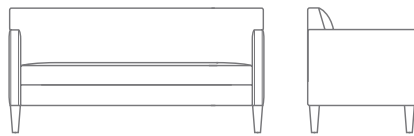

# SULLIVAN

2245-01 LOUNGE CHAIR  
 26.0" W  
 28.0" D  
 32.0" H  
 26.5" AH  
 18.0" SH  
 4.25 YDS

2245-02 LOVE SEAT  
 44.0" W  
 28.0" D  
 32.0" H  
 26.5" AH  
 18.0" SH  
 6.75 YDS

2245-23 SOFA  
 65.0" W  
 28.0" D  
 32.0" H  
 26.5" AH  
 18.0" SH  
 8.5 YDS

224536-40 BENCH  
 36.0" W  
 21.0" D  
 18.5" H  
 2.0 YDS

224548-40 48.0" W  
 2.5 YDS

224560-40 60.0" W  
 3.0 YDS

bench standard sizes: 36" 48" 60"  
 custom sizes available

2245BT-01 BARIATRIC LOUNGE  
 39.5" W  
 28.0" D  
 32.0" H  
 26.5" AH  
 18.0" SH  
 5.75 YDS