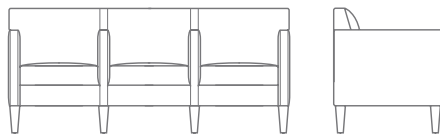

# SULLIVAN

2245-01 LOUNGE CHAIR  
 26.0" W  
 28.0" D  
 32.0" H  
 26.5" AH  
 18.0" SH  
 4.25 YDS

2245-02 LOVE SEAT  
 44.0" W  
 28.0" D  
 32.0" H  
 26.5" AH  
 18.0" SH  
 6.75 YDS

2245-23 SOFA  
 65.0" W  
 28.0" D  
 32.0" H  
 26.5" AH  
 18.0" SH  
 8.5 YDS

224536-40 BENCH  
 36.0" W  
 21.0" D  
 18.5" H  
 2.0 YDS

224548-40 48.0" W  
 2.5 YDS

224560-40 60.0" W  
 3.0 YDS

bench standard sizes: 36" 48" 60"  
 custom sizes available

2245BT-01 BARIATRIC LOUNGE  
 39.5" W  
 28.0" D  
 32.0" H  
 26.5" AH  
 18.0" SH  
 5.75 YDS

2245-M3 TANDEM SEATING  
 72.5" W  
 28.0" D  
 32.0" H  
 26.5" AH  
 18.0" SH  
 10.0 YDS

SULLIVAN

Additional styles in this collection shown on the back.

224560-40 BENCH

2245-M3 TANDEM 3-SEAT SOFA

2245-01 LOUNGE CHAIR