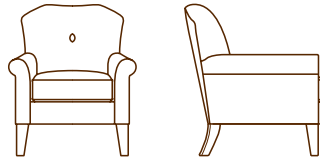

# WESTIN

2218-01 LOUNGE CHAIR  
 32.0" W  
 34.0" D  
 36.0" H  
 24.0" AH  
 20.0" SH  
 6.5 YDS

2218-02 LOVE SEAT  
 56.5" W  
 34.0" D  
 36.0" H  
 24.0" AH  
 20.0" SH  
 10.0 YDS

2218-23 SOFA  
 69.5" W  
 34.0" D  
 36.0" H  
 24.0" AH  
 20.0" SH  
 12.0 YDS

bench standard sizes: 36", 48", 60"  
 custom sizes available

221860-50 BENCH  
 60.0" W  
 21.5" D  
 24.0" AH  
 18.0" SH  
 5.25 YDS

221848-50 48.0" W  
 4.5 YDS

221836-50 36.0" W  
 4.0 YDS

WESTIN

Additional styles in this collection shown on the back.