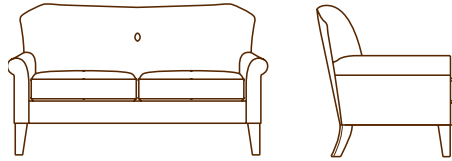

# WESTIN

2218-01 LOUNGE CHAIR  
 32.0" W  
 34.0" D  
 36.0" H  
 24.0" AH  
 20.0" SH  
 6.5 YDS

2218-02 LOVE SEAT  
 56.5" W  
 34.0" D  
 36.0" H  
 24.0" AH  
 20.0" SH  
 10.0 YDS

2218-23 SOFA  
 69.5" W  
 34.0" D  
 36.0" H  
 24.0" AH  
 20.0" SH  
 12.0 YDS

bench standard sizes: 36", 48", 60"  
 custom sizes available

221860-50 BENCH  
 60.0" W  
 21.5" D  
 24.0" AH  
 18.0" SH  
 5.25 YDS

221848-50 48.0" W  
 4.5 YDS

221836-50 36.0" W  
 4.0 YDS

WESTIN

Additional styles in this collection shown on the back.