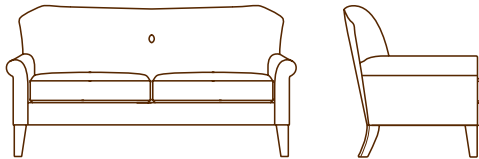

# WESTIN

2218-01 LOUNGE CHAIR  
 32.0" W  
 34.0" D  
 36.0" H  
 24.0" AH  
 20.0" SH  
 6.5 YDS

2218-02 LOVE SEAT  
 56.5" W  
 34.0" D  
 36.0" H  
 24.0" AH  
 20.0" SH  
 10.0 YDS

2218-23 SOFA  
 69.5" W  
 34.0" D  
 36.0" H  
 24.0" AH  
 20.0" SH  
 12.0 YDS

bench standard sizes: 36", 48", 60"  
 custom sizes available

221860-50 BENCH  
 60.0" W  
 21.5" D  
 24.0" AH  
 18.0" SH  
 5.25 YDS

221848-50 48.0" W  
 4.5 YDS

221836-50 36.0" W  
 4.0 YDS

WESTIN

Additional styles in this collection shown on the back.