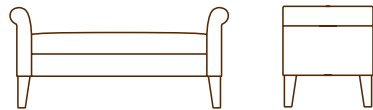

# WESTIN

2218-01 LOUNGE CHAIR  
 32.0" W  
 34.0" D  
 36.0" H  
 24.0" AH  
 20.0" SH  
 6.5 YDS

2218-02 LOVE SEAT  
 56.5" W  
 34.0" D  
 36.0" H  
 24.0" AH  
 20.0" SH  
 10.0 YDS

2218-23 SOFA  
 69.5" W  
 34.0" D  
 36.0" H  
 24.0" AH  
 20.0" SH  
 12.0 YDS

bench standard sizes: 36", 48", 60"  
 custom sizes available

221860-50 BENCH  
 60.0" W  
 21.5" D  
 24.0" AH  
 18.0" SH  
 5.25 YDS

221848-50 48.0" W  
 4.5 YDS

221836-50 36.0" W  
 4.0 YDS

WESTIN

Additional styles in this collection shown on the back.