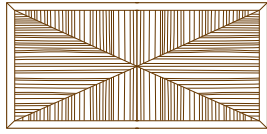

# JAMES

20TBLVNR-4220

20TBL-4220

COFFEE TABLE

42.0" W

20.0" D

16.0" H

2020TBLVNR -1818

2020TBL -1818

END TABLE

18.0" W

18.0" D

22.5" H

20TBLVNR-5015

20TBL-5015

SOFA TABLE