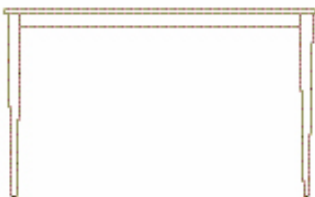

20TBVNRL-5015 SOFA TABLE

JAMES

2020TBLVNR -1818

2020TBL -1818

END TABLE

18.0" W

18.0" D

22.5" H

20TBLVNR-4220

20TBL-4220

COFFEE TABLE

42.0" W

20.0" D

16.0" H

20TBLVNR-5015

20TBL-5015

SOFA TABLE

50.0" W

15.0" D

30.0" H