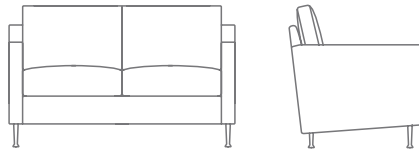

MARQUIS®

ZURI COLLECTION

ZURI

1824-01 LOUNGE CHAIR
 27.0" W
 31.0" D
 33.0" H
 24.0" AH
 19.0" SH
 7.0 YDS

1824-02 LOVE SEAT
 53.0" W
 31.0" D
 33.0" H
 24.0" AH
 19.0" SH
 9.0 YDS

1824-23 SOFA
 75.0" W
 31.0" D
 33.0" H
 24.0" AH
 19.0" SH
 11.75 YDS

bench standard sizes: 36", 48", 60"
 custom sizes available

182460-40 BENCH
 60.0" W
 20.0" D
 17.0 H
 3.5 YDS

182448-40 48.0" W
 2.5 YDS

182436-40 36.0" W
 2.0 YDS

Z U R I

Additional styles in this collection shown on the back.