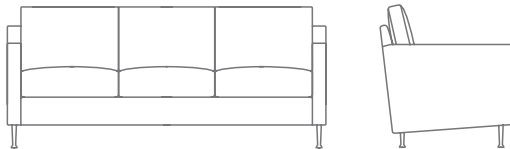

MARQUIS®

ZURI COLLECTION

ZURI

1824-01 LOUNGE CHAIR
 27.0" W
 31.0" D
 33.0" H
 24.0" AH
 19.0" SH
 7.0 YDS

1824-02 LOVE SEAT
 53.0" W
 31.0" D
 33.0" H
 24.0" AH
 19.0" SH
 9.0 YDS

1824-23 SOFA
 75.0" W
 31.0" D
 33.0" H
 24.0" AH
 19.0" SH
 11.75 YDS

bench standard sizes: 36", 48", 60"
 custom sizes available

182460-40 BENCH
 60.0" W
 20.0" D
 17.0 H
 3.5 YDS

182448-40 48.0" W
 2.5 YDS

182436-40 36.0" W
 2.0 YDS

Z U R I

Additional styles in this collection shown on the back.