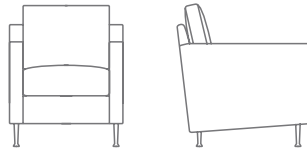

MARQUIS®

ZURI COLLECTION

ZURI

1824-01 LOUNGE CHAIR
 27.0" W
 31.0" D
 33.0" H
 24.0" AH
 19.0" SH
 7.0 YDS

1824-02 LOVE SEAT
 53.0" W
 31.0" D
 33.0" H
 24.0" AH
 19.0" SH
 9.0 YDS

1824-23 SOFA
 75.0" W
 31.0" D
 33.0" H
 24.0" AH
 19.0" SH
 11.75 YDS

bench standard sizes: 36", 48", 60"
 custom sizes available

182460-40 BENCH
 60.0" W
 20.0" D
 17.0 H
 3.5 YDS

182448-40 48.0" W
 2.5 YDS

182436-40 36.0" W
 2.0 YDS

Z U R I

Additional styles in this collection shown on the back.