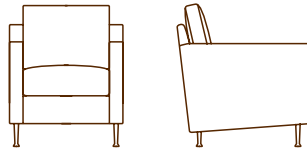

ZURI COLLECTION

QUICKSHIP

1824-01 LOUNGE CHAIR
27.0" W
31.0" D
33.0" H
24.0" AH
19.0" SH
7.0 YDS

1824-02 LOVE SEAT
53.0" W
31.0" D
33.0" H
24.0" AH
19.0" SH
9.0 YDS

1824-23 SOFA
75.0" W
31.0" D
33.0" H
24.0" AH
19.0" SH
11.75 YDS

182460-40 BENCH
60.0" W
20.0" D
17.0 H
3.5 YDS

bench standard sizes: 36", 48", 60"
custom sizes available

182448-40 48.0" W
2.5 YDS

182436-40 36.0" W
2.0 YDS

Z U R I

Additional styles in this collection shown on the back.