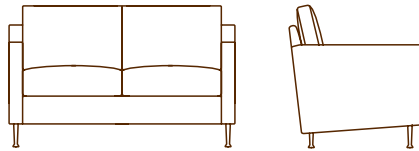

ZURI COLLECTION

QUICKSHIP

1824-01 LOUNGE CHAIR
27.0" W
31.0" D
33.0" H
24.0" AH
19.0" SH
7.0 YDS

1824-02 LOVE SEAT
53.0" W
31.0" D
33.0" H
24.0" AH
19.0" SH
9.0 YDS

1824-23 SOFA
75.0" W
31.0" D
33.0" H
24.0" AH
19.0" SH
11.75 YDS

182460-40 BENCH
60.0" W
20.0" D
17.0 H
3.5 YDS

bench standard sizes: 36", 48", 60"
custom sizes available

182448-40 48.0" W
2.5 YDS

182436-40 36.0" W
2.0 YDS

Z U R I

Additional styles in this collection shown on the back.