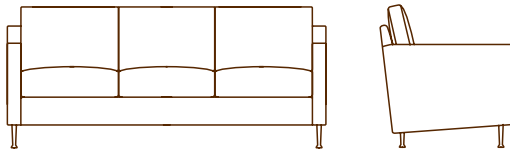

ZURI COLLECTION

QUICKSHIP

1824-01 LOUNGE CHAIR
27.0" W
31.0" D
33.0" H
24.0" AH
19.0" SH
7.0 YDS

1824-02 LOVE SEAT
53.0" W
31.0" D
33.0" H
24.0" AH
19.0" SH
9.0 YDS

1824-23 SOFA
75.0" W
31.0" D
33.0" H
24.0" AH
19.0" SH
11.75 YDS

182460-40 BENCH
60.0" W
20.0" D
17.0 H
3.5 YDS

bench standard sizes: 36", 48", 60"
custom sizes available

182448-40 48.0" W
2.5 YDS

182436-40 36.0" W
2.0 YDS

Z U R I

Additional styles in this collection shown on the back.