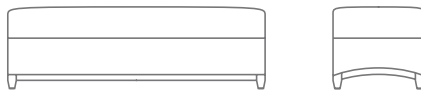

HUNTLEY COLLECTION

QUICKSHIP

1687-01 LOUNGE CHAIR
21.0" W
32.0" D
40.0" H
19.0" SH
3.5 YDS

1687-02 LOVE SEAT
46.0" W
32.0" D
40.0" H
19.0" SH
6.0 YDS

1687-23 SOFA
60.0" W
32.0" D
40.0" H
19.0" SH
7.0 YDS

168760-40 BENCH
60.0" W
21.0" D
19.0" H
2.75 YDS

bench standard sizes: 36", 48", 60"
custom sizes available

168748-40 48.0" W
2.25 YDS

168736-40 36.0" W
2.0 YDS

HUNTLEY

Additional styles in this collection shown on the back.

168760-40 BENCH

1687-23 SOFA

1687-01 LOUNGE CHAIR