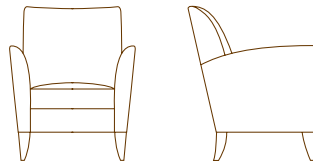

# VITA

1525-01 LOUNGE CHAIR  
 30.0" W  
 31.0" D  
 37.0" H  
 27.5" AH  
 20.0" SH  
 5.25 YDS

1525-02 LOVE SEAT  
 54.0" W  
 31.0" D  
 37.0" H  
 27.5" AH  
 20.0" SH  
 7.5 YDS

1525-23 SOFA  
 70.5" W  
 31.0" D  
 37.0" H  
 27.5" AH  
 20.0" SH  
 92.5 YDS

bench standard sizes: 36" 48" 60"  
 custom sizes available

152536-40 BENCH  
 36.0" W  
 21.0" D  
 18.5" H  
 2.75 YDS

152548-40 48.0" W  
 3.25 YDS

152560-40 60.0" W  
 3.5 YDS

VITA

Additional styles in this collection shown on the back.