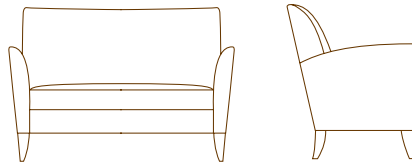

# VITA

1525-01 LOUNGE CHAIR  
 30.0" W  
 31.0" D  
 37.0" H  
 27.5" AH  
 20.0" SH  
 5.25 YDS

1525-02 LOVE SEAT  
 54.0" W  
 31.0" D  
 37.0" H  
 27.5" AH  
 20.0" SH  
 7.5 YDS

1525-23 SOFA  
 70.5" W  
 31.0" D  
 37.0" H  
 27.5" AH  
 20.0" SH  
 92.5 YDS

bench standard sizes: 36" 48" 60"  
 custom sizes available

152536-40 BENCH  
 36.0" W  
 21.0" D  
 18.5" H  
 2.75 YDS

152548-40 48.0" W  
 3.25 YDS

152560-40 60.0" W  
 3.5 YDS

VITA

Additional styles in this collection shown on the back.