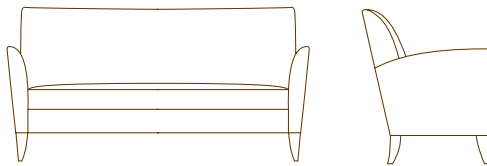

# VITA

1525-01 LOUNGE CHAIR  
 30.0" W  
 31.0" D  
 37.0" H  
 27.5" AH  
 20.0" SH  
 5.25 YDS

1525-02 LOVE SEAT  
 54.0" W  
 31.0" D  
 37.0" H  
 27.5" AH  
 20.0" SH  
 7.5 YDS

1525-23 SOFA  
 70.5" W  
 31.0" D  
 37.0" H  
 27.5" AH  
 20.0" SH  
 92.5 YDS

bench standard sizes: 36" 48" 60"  
 custom sizes available

152536-40 BENCH  
 36.0" W  
 21.0" D  
 18.5" H  
 2.75 YDS

152548-40 48.0" W  
 3.25 YDS

152560-40 60.0" W  
 3.5 YDS

VITA

Additional styles in this collection shown on the back.