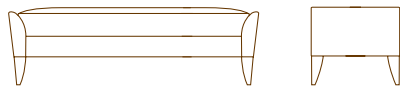

# VITA

1525-01 LOUNGE CHAIR  
 30.0" W  
 31.0" D  
 37.0" H  
 27.5" AH  
 20.0" SH  
 5.25 YDS

1525-02 LOVE SEAT  
 54.0" W  
 31.0" D  
 37.0" H  
 27.5" AH  
 20.0" SH  
 7.5 YDS

1525-23 SOFA  
 70.5" W  
 31.0" D  
 37.0" H  
 27.5" AH  
 20.0" SH  
 92.5 YDS

bench standard sizes: 36" 48" 60"  
 custom sizes available

152536-40 BENCH  
 36.0" W  
 21.0" D  
 18.5" H  
 2.75 YDS

152548-40 48.0" W  
 3.25 YDS

152560-40 60.0" W  
 3.5 YDS

VITA

Additional styles in this collection shown on the back.