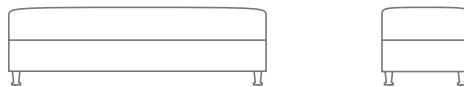

MARQUIS®

CAPRI COLLECTION

QUICKSHIP

1520-01 LOUNGE CHAIR
 34.0" W
 33.0" D
 36.0" H
 27.0" AH
 18.0" SH
 7.0 YDS

1520-02 LOVE SEAT
 57.0" W
 33.0" D
 36.0" H
 27.0" AH
 18.0" SH
 10.0 YDS

1520-23 SOFA
 73.0" W
 33.0" D
 36.0" H
 27.0" AH
 18.0" SH
 12.0 YDS

152060-40 BENCH
 60.0" W
 20.0" D
 18.0" H
 4.0 YDS

bench standard sizes: 36" 48" 60"
 custom sizes available

152048-40 48.0" W
 3.0 YDS

152036-40 36.0" W
 2.5 YDS

CAPRI

Additional styles in this collection shown on the back.