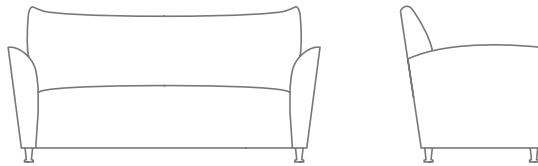

MARQUIS®

CAPRI COLLECTION

QUICKSHIP

1520-01 LOUNGE CHAIR
 34.0" W
 33.0" D
 36.0" H
 27.0" AH
 18.0" SH
 7.0 YDS

1520-02 LOVE SEAT
 57.0" W
 33.0" D
 36.0" H
 27.0" AH
 18.0" SH
 10.0 YDS

1520-23 SOFA
 73.0" W
 33.0" D
 36.0" H
 27.0" AH
 18.0" SH
 12.0 YDS

152060-40 BENCH
 60.0" W
 20.0" D
 18.0" H
 4.0 YDS

bench standard sizes: 36" 48" 60"
 custom sizes available

152048-40 48.0" W
 3.0 YDS

152036-40 36.0" W
 2.5 YDS

CAPRI

Additional styles in this collection shown on the back.