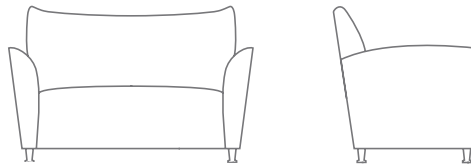

MARQUIS®

CAPRI COLLECTION

QUICKSHIP

1520-01 LOUNGE CHAIR
 34.0" W
 33.0" D
 36.0" H
 27.0" AH
 18.0" SH
 7.0 YDS

1520-02 LOVE SEAT
 57.0" W
 33.0" D
 36.0" H
 27.0" AH
 18.0" SH
 10.0 YDS

1520-23 SOFA
 73.0" W
 33.0" D
 36.0" H
 27.0" AH
 18.0" SH
 12.0 YDS

152060-40 BENCH
 60.0" W
 20.0" D
 18.0" H
 4.0 YDS

bench standard sizes: 36" 48" 60"
 custom sizes available

152048-40 48.0" W
 3.0 YDS

152036-40 36.0" W
 2.5 YDS

CAPRI

Additional styles in this collection shown on the back.