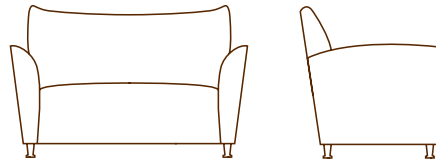

MARQUIS®

CAPRI COLLECTION

QUICKSHIP

1520-01 LOUNGE CHAIR  
 34.0" W  
 33.0" D  
 36.0" H  
 27.0" AH  
 18.0" SH  
 7.0 YDS

1520-02 LOVE SEAT  
 57.0" W  
 33.0" D  
 36.0" H  
 27.0" AH  
 18.0" SH  
 10.0 YDS

1520-23 SOFA  
 73.0" W  
 33.0" D  
 36.0" H  
 27.0" AH  
 18.0" SH  
 12.0 YDS

152060-40 BENCH  
 60.0" W  
 20.0" D  
 18.0" H  
 4.0 YDS

bench standard sizes: 36" 48" 60"  
 custom sizes available

152048-40 48.0" W  
 3.0 YDS