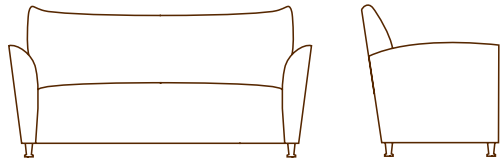

MARQUIS®

CAPRI COLLECTION

QUICKSHIP

1520-01 LOUNGE CHAIR  
 34.0" W  
 33.0" D  
 36.0" H  
 27.0" AH  
 18.0" SH  
 7.0 YDS

1520-02 LOVE SEAT  
 57.0" W  
 33.0" D  
 36.0" H  
 27.0" AH  
 18.0" SH  
 10.0 YDS

1520-23 SOFA  
 73.0" W  
 33.0" D  
 36.0" H  
 27.0" AH  
 18.0" SH  
 12.0 YDS

152060-40 BENCH  
 60.0" W  
 20.0" D  
 18.0" H  
 4.0 YDS

bench standard sizes: 36" 48" 60"  
 custom sizes available

152048-40 48.0" W  
 3.0 YDS