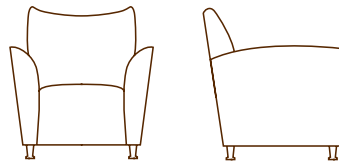

MARQUIS®

CAPRI COLLECTION

QUICKSHIP

1520-01 LOUNGE CHAIR  
 34.0" W  
 33.0" D  
 36.0" H  
 27.0" AH  
 18.0" SH  
 7.0 YDS

1520-02 LOVE SEAT  
 57.0" W  
 33.0" D  
 36.0" H  
 27.0" AH  
 18.0" SH  
 10.0 YDS

1520-23 SOFA  
 73.0" W  
 33.0" D  
 36.0" H  
 27.0" AH  
 18.0" SH  
 12.0 YDS

152060-40 BENCH  
 60.0" W  
 20.0" D  
 18.0" H  
 4.0 YDS

bench standard sizes: 36" 48" 60"  
 custom sizes available

152048-40 48.0" W  
 3.0 YDS