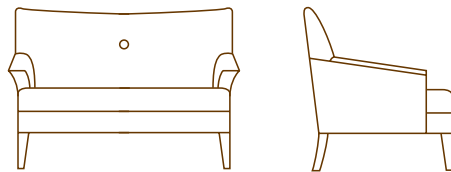

# ATLAS

1374-01 LOUNGE CHAIR  
33.0" W  
33.0" D  
37.0" H  
23.0" AH  
19.0" SH  
6.0 YDS

1374-02 LOVE SEAT  
56.0" W  
33.0" D  
37.0" H  
23.0" AH  
19.0" SH  
8.0 YDS

1374-23 SOFA  
70.0" W  
33.0" D  
37.0" H  
23.0" AH  
19.0" SH  
9.0 YDS