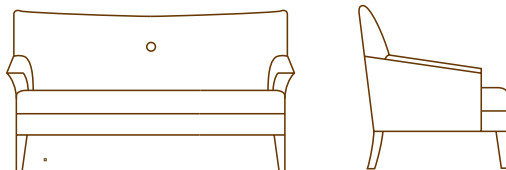

# ATLAS

1374-01 LOUNGE CHAIR  
33.0" W  
33.0" D  
37.0" H  
23.0" AH  
19.0" SH  
6.0 YDS

1374-02 LOVE SEAT  
56.0" W  
33.0" D  
37.0" H  
23.0" AH  
19.0" SH  
8.0 YDS

1374-23 SOFA  
70.0" W  
33.0" D  
37.0" H  
23.0" AH  
19.0" SH  
9.0 YDS