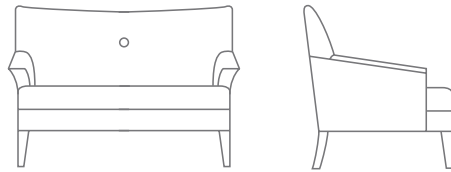

ATLAS COLLECTION

ATLAS

1374-01 LOUNGE CHAIR
 33.0" W
 33.0" D
 37.0" H
 23.0" AH
 19.0" SH
 6.0 YDS

1374-02 LOVE SEAT
 56.0" W
 33.0" D
 37.0" H
 23.0" AH
 19.0" SH
 8.0 YDS

1374-23 SOFA
 70.0" W
 33.0" D
 37.0" H
 23.0" AH
 19.0" SH
 9.0 YDS

137460-40 BENCH
 60.0" W
 20.0" D
 18.0" H
 3.5 YDS

bench standard sizes: 36", 48", 60"
 custom sizes available

137448-40 48.0" W
 3.0 YDS

137436-40 36.0" W
 2.5 YDS

ATLAS

Additional styles in this collection shown on the back.