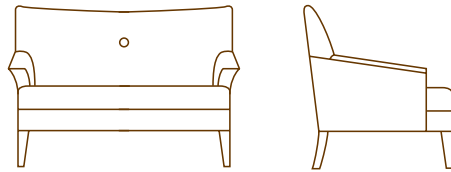

ATLAS COLLECTION

ATLAS

1374-01 LOUNGE CHAIR
 33.0" W
 33.0" D
 37.0" H
 23.0" AH
 19.0" SH
 6.0 YDS

1374-02 LOVE SEAT
 56.0" W
 33.0" D
 37.0" H
 23.0" AH
 19.0" SH
 8.0 YDS

1374-23 SOFA
 70.0" W
 33.0" D
 37.0" H
 23.0" AH
 19.0" SH
 9.0 YDS

137460-40 BENCH
 60.0" W
 20.0" D
 18.0" H
 3.5 YDS

bench standard sizes: 36", 48", 60"
 custom sizes available

137448-40 48.0" W
 3.0 YDS

137436-40 36.0" W
 2.5 YDS

ATLAS

Additional styles in this collection shown on the back.