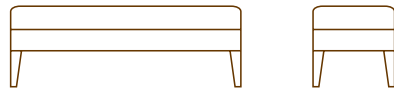

ATLAS COLLECTION

ATLAS

1374-01 LOUNGE CHAIR
 33.0" W
 33.0" D
 37.0" H
 23.0" AH
 19.0" SH
 6.0 YDS

1374-02 LOVE SEAT
 56.0" W
 33.0" D
 37.0" H
 23.0" AH
 19.0" SH
 8.0 YDS

1374-23 SOFA
 70.0" W
 33.0" D
 37.0" H
 23.0" AH
 19.0" SH
 9.0 YDS

137460-40 BENCH
 60.0" W
 20.0" D
 18.0" H
 3.5 YDS

bench standard sizes: 36", 48", 60"
 custom sizes available

137448-40 48.0" W
 3.0 YDS

137436-40 36.0" W
 2.5 YDS

ATLAS

Additional styles in this collection shown on the back.