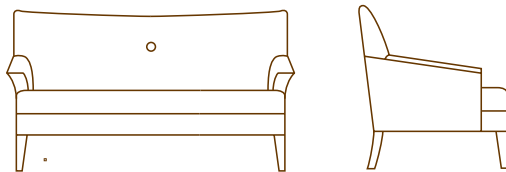

ATLAS COLLECTION

ATLAS

1374-01 LOUNGE CHAIR
 33.0" W
 33.0" D
 37.0" H
 23.0" AH
 19.0" SH
 6.0 YDS

1374-02 LOVE SEAT
 56.0" W
 33.0" D
 37.0" H
 23.0" AH
 19.0" SH
 8.0 YDS

1374-23 SOFA
 70.0" W
 33.0" D
 37.0" H
 23.0" AH
 19.0" SH
 9.0 YDS

137460-40 BENCH
 60.0" W
 20.0" D
 18.0" H
 3.5 YDS

bench standard sizes: 36", 48", 60"
 custom sizes available

137448-40 48.0" W
 3.0 YDS

137436-40 36.0" W
 2.5 YDS

ATLAS

Additional styles in this collection shown on the back.