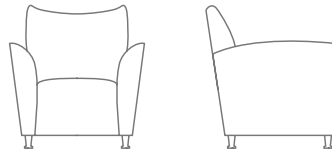

CARMEL COLLECTION

QUICKSHIP

1234-01 LOUNGE CHAIR
32.0" W
33.0" D
35.0" H
26.5" AH
18.0" SH
6.5 YDS

1234-02 LOVE SEAT
55.5" W
33.0" D
35.0" H
26.5" AH
18.0" SH
8.0 YDS

1234-23 SOFA
71.0" W
33.0" D
35.0" H
26.5" AH
18.0" SH
9.0 YDS

123460-40 BENCH
60.0" W
21.5" D
19.0" H
4.0 YDS

bench standard sizes: 36" 48" 60"
custom sizes available

123448-40 48.0" W
3.0 YDS

123436-40 36.0" W
2.75 YDS

C A R M E L

Additional styles in this collection shown on the back.