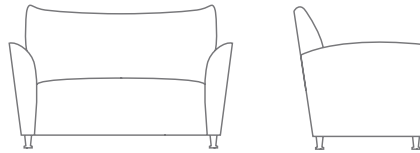

CARMEL COLLECTION

QUICKSHIP

1234-01 LOUNGE CHAIR
32.0" W
33.0" D
35.0" H
26.5" AH
18.0" SH
6.5 YDS

1234-02 LOVE SEAT
55.5" W
33.0" D
35.0" H
26.5" AH
18.0" SH
8.0 YDS

1234-23 SOFA
71.0" W
33.0" D
35.0" H
26.5" AH
18.0" SH
9.0 YDS

123460-40 BENCH
60.0" W
21.5" D
19.0" H
4.0 YDS

bench standard sizes: 36" 48" 60"
custom sizes available

123448-40 48.0" W
3.0 YDS

123436-40 36.0" W
2.75 YDS

C A R M E L

Additional styles in this collection shown on the back.