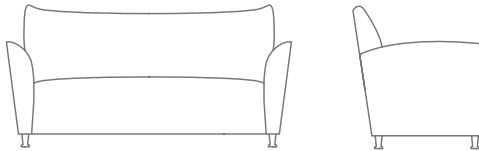

CARMEL COLLECTION

QUICKSHIP

1234-01 LOUNGE CHAIR
32.0" W
33.0" D
35.0" H
26.5" AH
18.0" SH
6.5 YDS

1234-02 LOVE SEAT
55.5" W
33.0" D
35.0" H
26.5" AH
18.0" SH
8.0 YDS

1234-23 SOFA
71.0" W
33.0" D
35.0" H
26.5" AH
18.0" SH
9.0 YDS

123460-40 BENCH
60.0" W
21.5" D
19.0" H
4.0 YDS

bench standard sizes: 36" 48" 60"
custom sizes available

123448-40 48.0" W
3.0 YDS

123436-40 36.0" W
2.75 YDS

C A R M E L

Additional styles in this collection shown on the back.