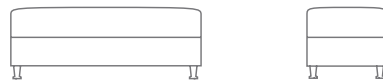

CARMEL COLLECTION

QUICKSHIP

1234-01 LOUNGE CHAIR
32.0" W
33.0" D
35.0" H
26.5" AH
18.0" SH
6.5 YDS

1234-02 LOVE SEAT
55.5" W
33.0" D
35.0" H
26.5" AH
18.0" SH
8.0 YDS

1234-23 SOFA
71.0" W
33.0" D
35.0" H
26.5" AH
18.0" SH
9.0 YDS

123460-40 BENCH
60.0" W
21.5" D
19.0" H
4.0 YDS

bench standard sizes: 36" 48" 60"
custom sizes available

123448-40 48.0" W
3.0 YDS

123436-40 36.0" W
2.75 YDS

C A R M E L

Additional styles in this collection shown on the back.