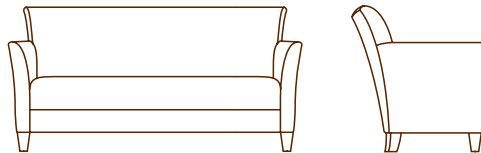

CARMEL COLLECTION

QUICKSHIP

1234-01 LOUNGE CHAIR  
 32.0" W  
 33.0" D  
 35.0" H  
 26.5" AH  
 18.0" SH  
 6.5 YDS

1234-02 LOVE SEAT  
 55.5" W  
 33.0" D  
 35.0" H  
 26.5" AH  
 18.0" SH  
 8.0 YDS

1234-23 SOFA  
 71.0" W  
 33.0" D  
 35.0" H  
 26.5" AH  
 18.0" SH  
 9.0 YDS

123460-40 BENCH  
 60.0" W  
 21.5" D  
 19.0" H  
 4.0 YDS

bench standard sizes: 36" 48" 60"  
 custom sizes available

123448-40 48.0" W  
 3.0 YDS

123436-40 36.0" W  
 2.75 YDS