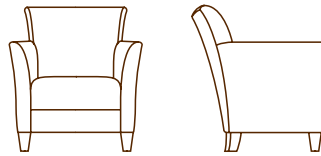

CARMEL COLLECTION

QUICKSHIP

1234-01 LOUNGE CHAIR  
 32.0" W  
 33.0" D  
 35.0" H  
 26.5" AH  
 18.0" SH  
 6.5 YDS

1234-02 LOVE SEAT  
 55.5" W  
 33.0" D  
 35.0" H  
 26.5" AH  
 18.0" SH  
 8.0 YDS

1234-23 SOFA  
 71.0" W  
 33.0" D  
 35.0" H  
 26.5" AH  
 18.0" SH  
 9.0 YDS

123460-40 BENCH  
 60.0" W  
 21.5" D  
 19.0" H  
 4.0 YDS

bench standard sizes: 36" 48" 60"  
 custom sizes available

123448-40 48.0" W  
 3.0 YDS

123436-40 36.0" W  
 2.75 YDS