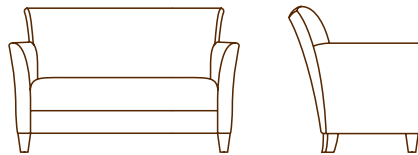

CARMEL COLLECTION

QUICKSHIP

1234-01 LOUNGE CHAIR  
 32.0" W  
 33.0" D  
 35.0" H  
 26.5" AH  
 18.0" SH  
 6.5 YDS

1234-02 LOVE SEAT  
 55.5" W  
 33.0" D  
 35.0" H  
 26.5" AH  
 18.0" SH  
 8.0 YDS

1234-23 SOFA  
 71.0" W  
 33.0" D  
 35.0" H  
 26.5" AH  
 18.0" SH  
 9.0 YDS

123460-40 BENCH  
 60.0" W  
 21.5" D  
 19.0" H  
 4.0 YDS

bench standard sizes: 36" 48" 60"  
 custom sizes available

123448-40 48.0" W  
 3.0 YDS

123436-40 36.0" W  
 2.75 YDS