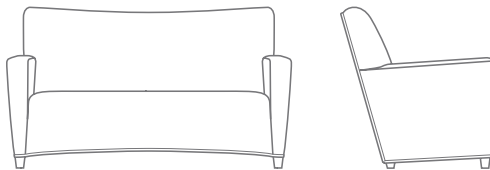

MARQUIS®

BENTLEY COLLECTION

BENTLEY

1225-01 LOUNGE CHAIR
 31.0" W
 35.0" D
 38.0" H
 26.0" AH
 18.0" SH
 6.0 YDS

1225-02 LOVE SEAT
 55.0" W
 35.0" D
 38.0" H
 26.0" AH
 18.0" SH
 8.0 YDS

1225-23 SOFA
 68.0" W
 35.0" D
 38.0" H
 26.0" AH
 18.0" SH
 9.5 YDS

bench standard sizes: 36", 48", 60"
 custom sizes available

122560-40 BENCH
 60.0" W
 22.0" D
 18.0" H
 3.5 YDS

122548-40 48.0" W
 3.0 YDS

122536-40 36.0" W
 2.5 YDS

BENTLEY

Additional styles in this collection shown on the back.